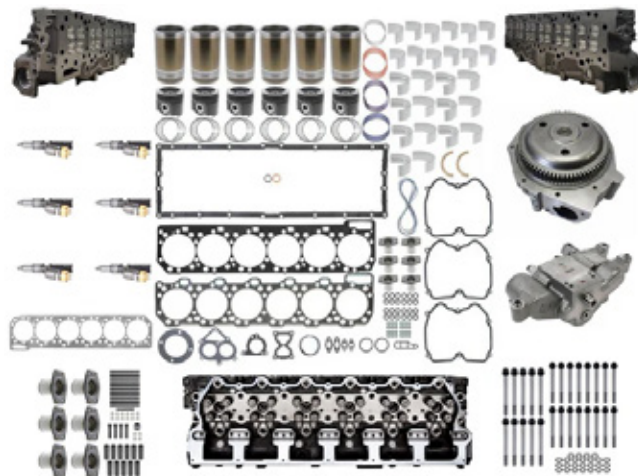

SEPTEMBER SAVINGS!

SAVE*
\$100

ON SELECT
PINNACLE SEATS
with ICR rewards

SAVE*
\$50

PINNACLE SEATS
ON SELECT
LEGACY SEATS
with ICR rewards

\$395
\$426.65

DELCO REMY STARTER 39MT
8201004

BLOW OUT PRICING!

\$25,995

\$31,616.39

PLATINUM OVERHAUL KIT CATERPILLAR C15 ACERT ENGINE - BXS, MXS & NXS 20R7411 *Core charges will apply.

\$335
\$364.03

DELCO REMY ALTERNATOR 160 AMP, 28SI 8600201

*Sales apply exclusively to regular-priced items and cannot be combined with other offers. Some exclusions may apply; see in-store for details.